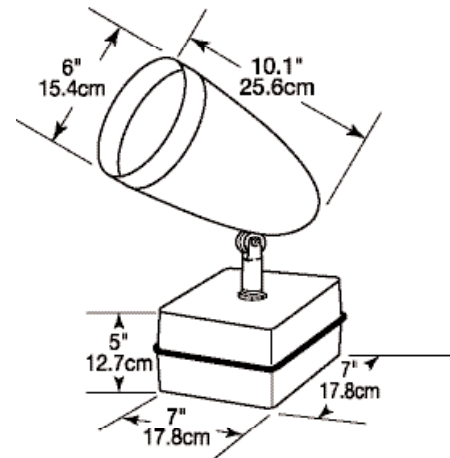

Dimensi

ORDERING GUIDE EXAMPLE: SL3870MAGRY

SL	38	70	MA	GRY
SL	38			
Prefix	Size	Wattage	Source	Finish
SL	38	70 100 150 175¹	MA MM	GRY=Wrinkle Gray BRW=Wrinkle Bronze BLK=Wrinkle Black GRW=Wrinkle Green WHW=Wrinkle White

Accessories

- P150A 120V Light leveler photocontrol
- P150M 208-277V Light leveler photocontrol
- P150E 480V Light leveler photocontrol
- P150F Multi-tap Light leveler photocontrol

Product information is subject to change without notice.

¹Available in Metal Halide only.