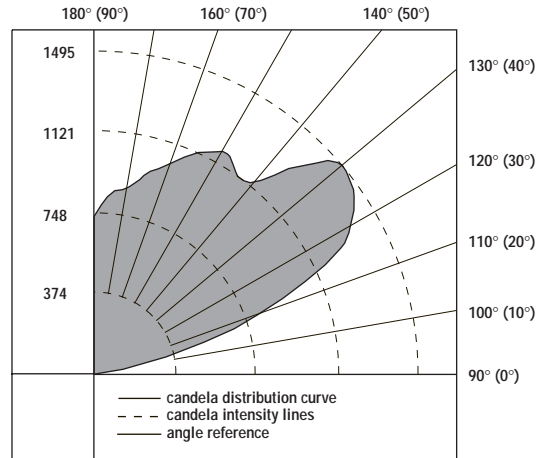

Sharpe Size E - Compact Fluorescent T5/BIAX/PLL Lamp

LAMP:

55W Compact Fluorescent
Horizontal Position, 4,800 Lumens

REFLECTOR:

- Segmented Specular Aluminum
- Internal reflector is Adjustable
- Optical Housing is Adjustable

MULTIPLIER FOR OTHER LAMPS:

80W (PLL80W / 2G11) = 1.4

**WALL MOUNTED
FORWARD THROW
(Clear Lens)**

**ELE54BX
ESE54BX**

TEST NUMBER: ITL49803

ZONAL LUMEN SUMMARY			
Zonal	Lumens	%Lamp	% Fixt.
0-30	0	0.0	0.0
0-40	0	0.0	0.0
0-60	0	0.0	0.0
0-90	0	0.0	0.0
90-120	760	15.8	26.2
90-130	1331	27.7	45.9
90-150	2305	48.0	79.4
90-180	2903	60.5	100.0
0-180	2903	60.5	100.0
TOTAL LUMINARE EFFICIENCY= 60.5%			

Charts below illustrate the center section of a wall lighted by 6 or more luminaires. Values based on ceiling, wall and floor reflective factors of 0.80/0.50/0.20

**CEILING
MOUNTED
FORWARD
THROW
(Clear Lens)
Tilt @ 23°**