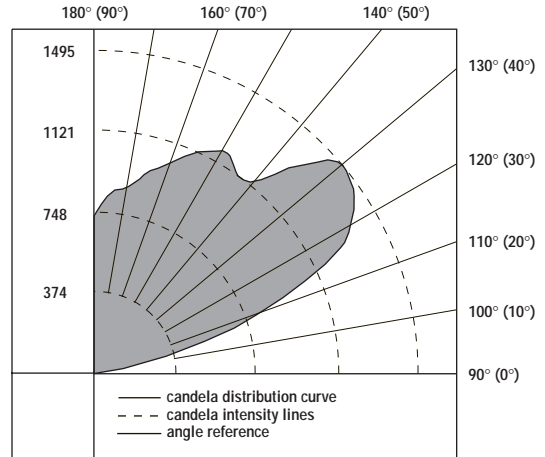

Ellipse Size E - Compact Fluorescent T5/BIAX/PLL Lamp

LAMP:

55W Compact Fluorescent
Horizontal Position, 4,800 Lumens

REFLECTOR:

- Segmented Specular Aluminum
- Internal reflector is Adjustable
- Optical Housing is Adjustable

MULTIPLIER FOR OTHER LAMPS:

80W (PLL80W / 2G11) = 1.4

**WALL MOUNTED
FORWARD THROW
(Clear Lens)**

**ELE54BX
ESE54BX**

TEST NUMBER: ITL49803

ZONAL LUMEN SUMMARY			
Zonal	Lumens	%Lamp	% Fixt.
0-30	0	0.0	0.0
0-40	0	0.0	0.0
0-60	0	0.0	0.0
0-90	0	0.0	0.0
90-120	760	15.8	26.2
90-130	1331	27.7	45.9
90-150	2305	48.0	79.4
90-180	2903	60.5	100.0
0-180	2903	60.5	100.0
TOTAL LUMINARE EFFICIENCY= 60.5%			

Charts below illustrate the center section of a wall lighted by 6 or more luminaires. Values based on ceiling, wall and floor reflective factors of 0.80/0.50/0.20

**CEILING
MOUNTED
FORWARD
THROW
(Clear Lens)
Tilt @ 23°**